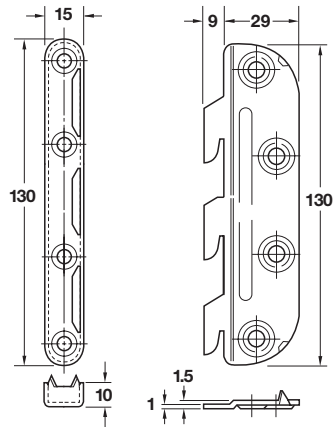

Bed Connecting Bracket

- Screw-mounted
- Left or right use
- Hook-type fastening
- Sturdy design

Material: Steel, unfinished

Length	Item No.
95	271.05.004
145	271.05.013

Set Supplied With

- 4 left hand parts
- 4 right hand parts

Note
With pointed teeth and cranked hook component

“Noval K” Bed Fitting

- Screw-mounted

Material: Steel

Finish	Item No.
silver, chromated	271.03.930

Set Supplied With

- 4 female parts
- 2 left hooks
- 2 right hooks

Note

1 set is required to connect 4 corners