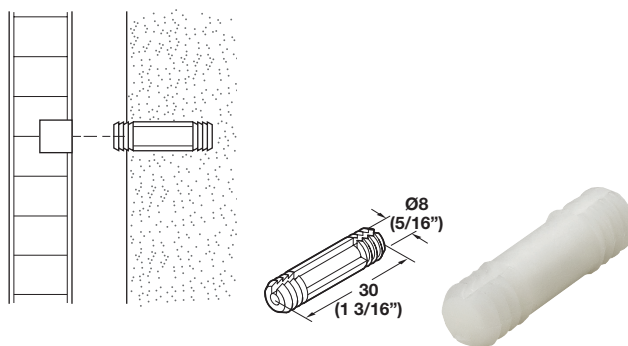

Compression Dowel

- Open on both ends
- For quick and easy attachment of trim parts
- No glue or clamping needed
- To aid as a clamping device while the glue on wooden dowels sets
- Can also be set in grooves for lineal adjustment

Pre-Glued Multi-Grooved (Fluted) Wooden Dowel

- 100% glue coverage creates superior holding strength
- Eliminates clean up time on your product during and after assembly

Material: Kiln-dried hardwood

Metric				
A x B	Item No.	Packing	Bulk Item No.	Packing
6 x 25	267.84.125	1,000	267.84.125.BB	44,000
6 x 30	267.84.130	1,000	267.84.130.BB	35,400
8 x 25	267.84.225	1,000	267.84.225.BB	23,000
8 x 30	267.84.230	1,000	267.84.230.BB	19,200
8 x 32	267.84.232	1,000	267.84.232.BB	17,800
8 x 35	267.84.235	1,000	267.84.235.BB	16,400
8 x 38	267.84.238	1,000	267.84.238.BB	15,000

“EXACT” Connector

- For solid and detachable connections
- Made of high grade, high-impact plastic for invisible and corrosion proof connections
- The tooth-like grooves of the dowels guarantee a tight fit even without glue
- EXACT dowels save labor on ceiling, door and wall paneling as they can also be driven into brick and concrete

Material: Plastic

Color	Item No.
white	267.70.700

Dimensional data not binding. We reserve the right to alter specifications without notice.

Dimensions in mm
Inches are approximate