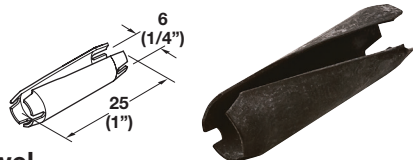

Wood Dowels (Fluted)

- Fluted dowels allow the glue to distribute evenly over the entire surface
- Suitable for non-glued applications in combination with mechanical fasteners
- Application:
 - Glued case connections
 - Non-glued connections in combination with mechanical fastener

Material: Kiln-dried hardwood

Metric				
A x B	Item No.	Packing	Bulk Item No.	Packing
5 x 30	267.83.030	1,000	267.83.030.BB	52,000
5 x 35	267.83.035	1,000	267.83.035.BB	46,000
5 x 40	267.83.040	1,000	267.83.040.BB	30,000
6 x 25	267.83.125	1,000	267.83.125.BB	44,000
6 x 30	267.83.130	1,000	267.83.130.BB	35,400
8 x 25	267.83.225	1,000	267.83.225.BB	23,000
8 x 30	267.83.230	1,000	267.83.230.BB	19,200
8 x 32	267.83.232	1,000	267.83.232.BB	17,800
8 x 35	267.83.235	1,000	267.83.235.BB	16,400
8 x 38	267.83.238	1,000	267.83.238.BB	15,000
8 x 40	267.83.240	1,000	267.83.240.BB	14,200
8 x 50	267.83.250	1,000	267.83.250.BB	12,000
10 x 30	267.83.330	1,000	267.83.330.BB	25,000

Inch				
A x B	Item No.	Packing	Bulk Item No.	Packing
1/4" x 1"	267.80.102	1,000	267.80.102.BB	38,700
1/4" x 1-1/4"	267.80.105	1,000	267.80.105.BB	29,600
5/16" x 1-1/4"	267.80.205	1,000	267.80.205.BB	17,800
5/16" x 1-1/2"	267.80.207	1,000	267.80.207.BB	15,000
3/8" x 1-1/2"	267.80.307	1,000	267.80.307.BB	20,000
3/8" x 2"	267.80.312	1,000	267.80.312.BB	13,000
1/2" x 3"	267.80.719	1,000	267.80.719.BB	5,000

Compression Dowel

- Open on both ends
- For quick and easy attachment of trim parts
- No glue or clamping needed
- To aid as a clamping device while the glue on wooden dowels sets
- Can also be set in grooves for lineal adjustment