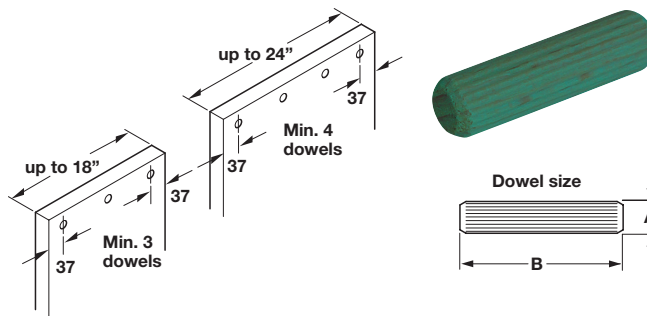

Pre-Glued Multi-Grooved (Fluted) Wooden Dowel

- 100% glue coverage creates superior holding strength
- Eliminates clean up time on your product during and after assembly

Material: Kiln-dried hardwood

Metric				
A x B	Item No.	Packing	Bulk Item No.	Packing
6 x 25	267.84.125	1,000	267.84.125.BB	44,000
6 x 30	267.84.130	1,000	267.84.130.BB	35,400
8 x 25	267.84.225	1,000	267.84.225.BB	23,000
8 x 30	267.84.230	1,000	267.84.230.BB	19,200
8 x 32	267.84.232	1,000	267.84.232.BB	17,800
8 x 35	267.84.235	1,000	267.84.235.BB	16,400
8 x 38	267.84.238	1,000	267.84.238.BB	15,000

Note

How to Use a Pre-glued Dowel Pin

- Simply replace your glue with water
- Fill approximately 1/3 of the hole with water and insert dowel
- A spray mist bottle can also be used by holding the nozzle next to the hole, and spraying 1 or 2 times before you insert the dowel