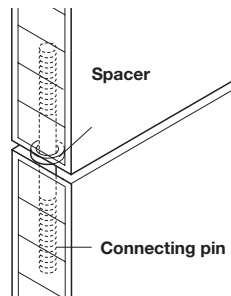

Mending Plate

Material: Steel, galvanized

Length	A	Item No.
50	35	260.21.509
70	55	260.21.705

Mending Plate

Material: Steel, galvanized

Length	A	B	C	Item No.
60	27	49	11	260.20.011
80	17	64	24	260.20.020
100	27	85	29	260.20.039

Door Panel Connector

- Uniform front view
- Use in base cabinets without drawer door, in stacked panel installations
- Screw-mounted, 3 mm thick

Material: Steel, powder-coated

Color	Item No.
white	260.22.700

Connecting Pin

- Drilled-in

Material: Steel, chromated

Item No.
267.23.900

Spacer

- Achieves desired gap between door and stacked panel

Material: Plastic, opaque

Item No.
267.23.093