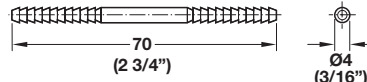

Mending Plate

Material: Steel, galvanized

Length	A	Item No.
50	35	260.21.509
70	55	260.21.705

Mending Plate

Material: Steel, galvanized

Length	A	B	C	Item No.
60	27	49	11	260.20.011
80	17	64	24	260.20.020
100	27	85	29	260.20.039

Door Panel Connector

- Uniform front view
- Use in base cabinets without drawer door, in stacked panel installations
- Screw-mounted, 3 mm thick

Material: Steel, powder-coated

Color	Item No.
white	260.22.700