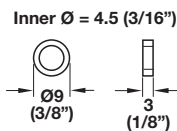

Mending Plate

Material: Steel, galvanized

Length	A	Item No.
50	35	260.21.509
70	55	260.21.705

Mending Plate

Material: Steel, galvanized

Length	A	B	C	Item No.
60	27	49	11	260.20.011
80	17	64	24	260.20.020
100	27	85	29	260.20.039

Door Panel Connector

- Uniform front view
- Use in base cabinets without drawer door, in stacked panel installations
- Screw-mounted, 3 mm thick

Material: Steel, powder-coated

Color	Item No.
white	260.22.700

Connecting Pin

- Drilled-in

Material: Steel, chromated

Item No.
267.23.900

Spacer

- Achieves desired gap between door and stacked panel

Material: Plastic, opaque

Item No.
267.23.093

Dimensional data not binding. We reserve the right to alter specifications without notice.