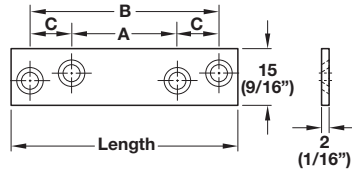

Mending Plate

Material: Steel, galvanized

Length	A	Item No.
50	35	260.21.509
70	55	260.21.705

Mending Plate

Material: Steel, galvanized

Length	A	B	C	Item No.
60	27	49	11	260.20.011
80	17	64	24	260.20.020
100	27	85	29	260.20.039

Door Panel Connector

- Uniform front view
- Use in base cabinets without drawer door, in stacked panel installations
- Screw-mounted, 3 mm thick

Material: Steel, powder-coated

Color	Item No.
white	260.22.700

Connecting Pin

- Drilled-in

Material: Steel, chromated

Item No.
267.23.900

Spacer

- Achieves desired gap between door and stacked panel

Material: Plastic, opaque

Item No.
267.23.093