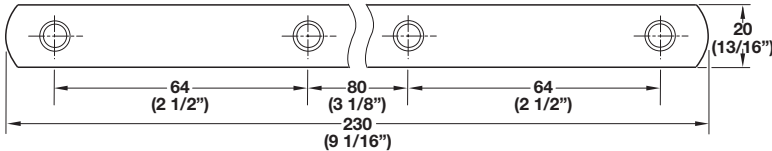

Mending Plate

Material: Steel, galvanized

Length	A	Item No.
50	35	260.21.509
70	55	260.21.705

Mending Plate

Material: Steel, galvanized

Length	A	B	C	Item No.
60	27	49	11	260.20.011
80	17	64	24	260.20.020
100	27	85	29	260.20.039

Door Panel Connector

- Uniform front view
- Use in base cabinets without drawer door, in stacked panel installations
- Screw-mounted, 3 mm thick

Material: Steel, powder-coated

Color	Item No.
white	260.22.700

Connecting Pin

- Drilled-in

Material: Steel, chromated

Item No.
267.23.900

Spacer

- Achieves desired gap between door and stacked panel

Material: Plastic, opaque

Item No.
267.23.093