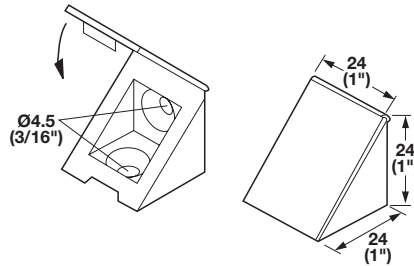

These small, inconspicuous brackets allow easy screw mounting of various furniture components including back panels and rails. No boring is required due to surface mounting.

Angle Bracket

- For furniture assembly

Material: Plastic

Color	Item No.
white	260.24.715
brown	260.24.117

Angle Bracket

- With attached cover cap

Material: Plastic

Color	Item No.
white	260.24.720
brown	260.24.120
black	260.24.320

Angle Bracket

- With attached cover cap

Corner Bracket

Material: Plastic

Color	Item No.
white	260.48.700