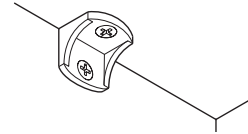

These small, inconspicuous brackets allow easy screw mounting of various furniture components including back panels and rails. No boring is required due to surface mounting.

Angle Bracket

- For furniture assembly

Material: Plastic

Color	Item No.
white	260.24.715
brown	260.24.117

Angle Bracket

- With attached cover cap

Material: Plastic

Color	Item No.
white	260.24.720
brown	260.24.120
black	260.24.320

Angle Bracket

- With attached cover cap

Corner Bracket

Material: Plastic

Color	Item No.
white	260.48.700