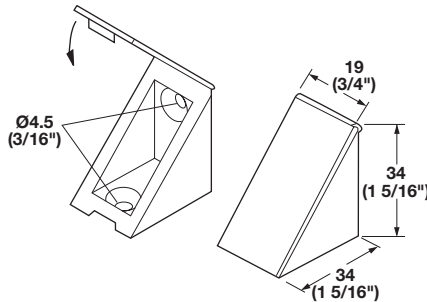

Material: Plastic

Color	Item No.
white	260.24.715
brown	260.24.117

Angle Bracket

- With attached cover cap

Material: Plastic

Color	Item No.
white	260.24.720
brown	260.24.120
black	260.24.320

Angle Bracket

- With attached cover cap