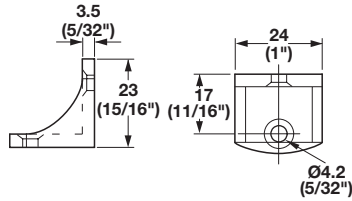

These small, inconspicuous brackets allow easy screw mounting of various furniture components including back panels and rails. No boring is required due to surface mounting.

Angle Bracket

- For furniture assembly

Material: Plastic

Color	Item No.
white	260.24.715
brown	260.24.117

Angle Bracket

- With attached cover cap

Material: Plastic

Color	Item No.
white	260.24.720
brown	260.24.120
black	260.24.320

Angle Bracket

- With attached cover cap

Corner Bracket

Material: Plastic

Color	Item No.
white	260.48.700