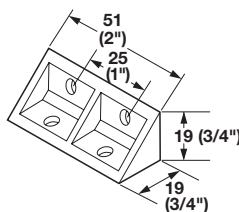

Material: Plastic

Color	Item No.
white	260.24.715
brown	260.24.117

Angle Bracket

- With attached cover cap

Material: Plastic

Color	Item No.
white	260.24.720
brown	260.24.120
black	260.24.320

Angle Bracket

- With attached cover cap

Material: Plastic

Color	Item No.
white	260.24.740
beige	260.24.440
brown	260.24.140
black	260.24.340
candlelight	260.24.640
cherry	260.24.940

Corner Bracket

Material: Plastic

Color	Item No.
white	260.47.700
black	260.47.300