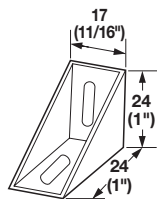

Corner Bracket

Material: Plastic

Color	Item No.
white	260.47.700
black	260.47.300