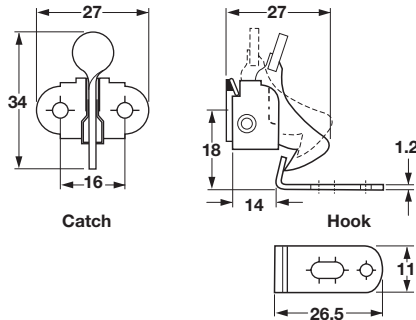

- Nonhanded: use left or right
- Rugged
- Spring-loaded
- Quiet secure engagement of strike
- Deluxe model

Material: Brass

Finish	Item No.
brass	245.74.000
chrome-plated	245.74.200

- Screw-mounted
- Stamped steel
- Oblong adjustment hole
- Spring-loaded
- Economy model