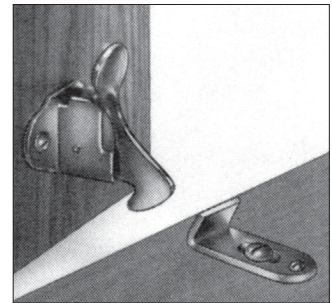

- Nonhanded: use left or right
- Rugged
- Spring-loaded
- Quiet secure engagement of strike
- Deluxe model

Material: Brass

Finish	Item No.
brass	245.74.000
chrome-plated	245.74.200

- Screw-mounted
- Stamped steel
- Oblong adjustment hole
- Spring-loaded
- Economy model

Material: Steel

Finish	Item No.
bronzed	245.70.107
brass-plated	245.70.509