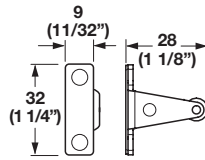

Battery Powered Electronic Locking Systems
StealthLock Accessories

Door Strike Plate

Additional Door Strike Plate

Material: Steel

Color	Item No.
black	237.56.988

Supplied With
Mounting Screws

Additional Installation Tool

Material: Plastic

Color	Item No.
red	237.56.992

Key Pad Transmitter

Material: Plastic; Color: black

Version	Item No.
*standard	237.56.170
**dedicated	237.56.171

Supplied With
CR2032 coin battery

Battery Powered RF Cabinet Lock

Material: Plastic; Color: black

Version	Item No.
*standard	237.56.351
**dedicated	237.56.354

Supplied With
Mounting Screws

Battery Powered RF Cabinet Lock with Strike Plate

Material: Receiver Latch: plastic

Door Strike Plate: steel; Color: black

Version	Item No.
*standard	237.56.352

Supplied With
Mounting Screws

Dimensional data not binding. We reserve the right to alter specifications without notice.