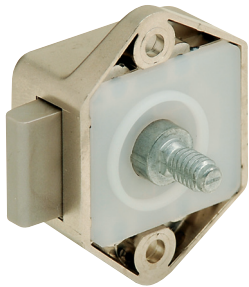

Mini Push-Button Knobs and Rosettes

Push Lock

- Applicable for left or right hand
- Backset: 15 mm

Material: Plastic

Finish	Item No.
nickel-plated matt	211.61.606

Note

Order knobs and rosettes separately

Knob and Rosette

- For 16 mm (5/8") material only

Material: Plastic; Finish: nickel-plated matt

Description	Item No.
push-button knob	229.07.606
rosette	229.09.600