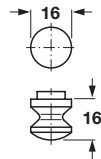

Mini Push-Button Knobs and Rosettes

Push Lock

- Applicable for left or right hand
- Backset: 15 mm

Material: Plastic

Finish	Item No.
nickel-plated matt	211.61.606

Note

Order knobs and rosettes separately

Knob and Rosette

- For 16 mm (5/8") material only

Material: Plastic; Finish: nickel-plated matt

Description	Item No.
push-button knob	229.07.606
rosette	229.09.600