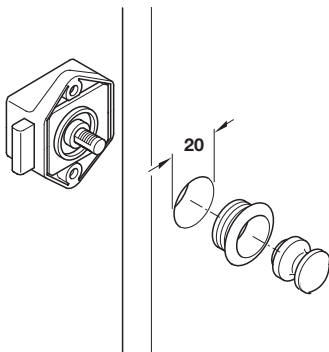

Mini Push-Button Knobs and Rosettes

Push Lock

- Applicable for left or right hand
- Backset: 15 mm

Material: Plastic

Finish	Item No.
nickel-plated matt	211.61.606

Note

Order knobs and rosettes separately

Knob and Rosette

- For 16 mm (5/8") material only

Material: Plastic; Finish: nickel-plated matt

Description	Item No.
push-button knob	229.07.606
rosette	229.09.600