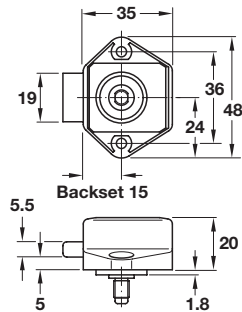

Mini Push-Button Knobs and Rosettes

Push Lock

- Applicable for left or right hand
- Backset: 15 mm

Material: Plastic

Finish	Item No.
nickel-plated matt	211.61.606

Note

Order knobs and rosettes separately

Knob and Rosette

- For 16 mm (5/8") material only

Material: Plastic; Finish: nickel-plated matt

Description	Item No.
push-button knob	229.07.606
rosette	229.09.600