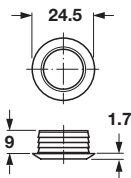

Mini Push-Button Knobs and Rosettes

Push Lock

- Applicable for left or right hand
- Backset: 15 mm

Material: Plastic

Finish	Item No.
nickel-plated matt	211.61.606

Note

Order knobs and rosettes separately

Knob and Rosette

- For 16 mm (5/8") material only

Material: Plastic; Finish: nickel-plated matt

Description	Item No.
push-button knob	229.07.606
rosette	229.09.600