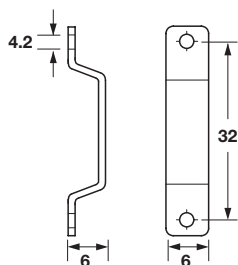

Accessories

Strike Plate

Material: Steel

Color/Finish	Item No.
black	239.61.337
nickel-plated	239.61.730

Strike Plate

Material: Steel

Color/Finish	Item No.
black	239.61.328
nickel-plated	239.61.720

Angle Strike

- 90° angle, screw-mounted

Material: Steel

Color/Finish	Item No.
black	239.61.319
nickel-plated	239.61.710

Strike Plate

Material: Steel

Color/Finish	Item No.
black	239.40.301
nickel-plated	239.40.703
brass-plated	239.40.507

Strike Plate

Material: Steel

Finish	Item No.
nickel-plated	239.41.013
brass-plated	239.41.513
bronzed	239.41.111

Strike Plate

Material: Steel

Finish	Item No.
nickel-plated	239.41.022

Dimensional data not binding. We reserve the right to alter specifications without notice.

Flat head screws	Pages 11.137–11.138, 11.140
Pan head screws	Pages 11.139–11.140