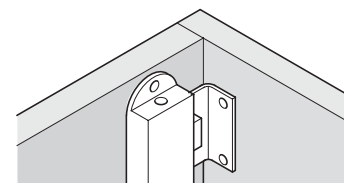

- 90° angle, screw-mounted

Material: Steel

Color/Finish	Item No.
black	239.61.319
nickel-plated	239.61.710

Strike Plate

Material: Steel

Color/Finish	Item No.
black	239.40.301
nickel-plated	239.40.703
brass-plated	239.40.507

Strike Plate

Material: Steel

Finish	Item No.
nickel-plated	239.41.013
brass-plated	239.41.513
bronzed	239.41.111

Strike Plate

Material: Steel

Finish	Item No.
nickel-plated	239.41.022

Dimensional data not binding. We reserve the right to alter specifications without notice.