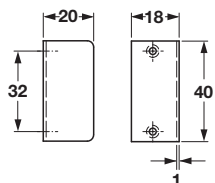

- 90° angle, screw-mounted

Material: Steel

Color/Finish	Item No.
black	239.61.319
nickel-plated	239.61.710

Strike Plate

Material: Steel

Color/Finish	Item No.
black	239.40.301
nickel-plated	239.40.703
brass-plated	239.40.507

Strike Plate

Material: Steel

Finish	Item No.
nickel-plated	239.41.013
brass-plated	239.41.513
bronzed	239.41.111

Strike Plate

Material: Steel

Finish	Item No.
nickel-plated	239.41.022

Dimensional data not binding. We reserve the right to alter specifications without notice.