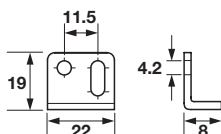

Accessories

Strike Plate

Material: Steel

Color/Finish	Item No.
black	239.61.337
nickel-plated	239.61.730

Strike Plate

Material: Steel

Color/Finish	Item No.
black	239.61.328
nickel-plated	239.61.720

Angle Strike

- 90° angle, screw-mounted

Material: Steel

Color/Finish	Item No.
black	239.61.319
nickel-plated	239.61.710

Strike Plate

Material: Steel

Color/Finish	Item No.
black	239.40.301
nickel-plated	239.40.703
brass-plated	239.40.507

Strike Plate

Material: Steel

Finish	Item No.
nickel-plated	239.41.013
brass-plated	239.41.513
bronzed	239.41.111

Strike Plate

Material: Steel

Finish	Item No.
nickel-plated	239.41.022

Dimensional data not binding. We reserve the right to alter specifications without notice.