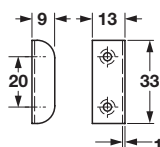

Accessories

Strike Plate

Material: Steel

Color/Finish	Item No.
black	239.61.337
nickel-plated	239.61.730

Strike Plate

Material: Steel

Color/Finish	Item No.
black	239.61.328
nickel-plated	239.61.720

Angle Strike

- 90° angle, screw-mounted

Material: Steel

Color/Finish	Item No.
black	239.61.319
nickel-plated	239.61.710

Strike Plate

Material: Steel

Color/Finish	Item No.
black	239.40.301
nickel-plated	239.40.703
brass-plated	239.40.507

Strike Plate

Material: Steel

Finish	Item No.
nickel-plated	239.41.013
brass-plated	239.41.513
bronzed	239.41.111

Strike Plate

Material: Steel

Finish	Item No.
nickel-plated	239.41.022

Dimensional data not binding. We reserve the right to alter specifications without notice.