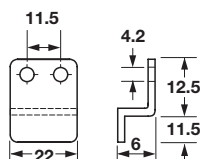

Accessories

Strike Plate

Material: Steel

Color/Finish	Item No.
black	239.61.337
nickel-plated	239.61.730

Strike Plate

Material: Steel

Color/Finish	Item No.
black	239.61.328
nickel-plated	239.61.720

Angle Strike

- 90° angle, screw-mounted

Material: Steel

Color/Finish	Item No.
black	239.61.319
nickel-plated	239.61.710

Strike Plate

Material: Steel

Color/Finish	Item No.
black	239.40.301
nickel-plated	239.40.703
brass-plated	239.40.507

Strike Plate

Material: Steel

Finish	Item No.
nickel-plated	239.41.013
brass-plated	239.41.513
bronzed	239.41.111

Strike Plate

Material: Steel

Finish	Item No.
nickel-plated	239.41.022

Dimensional data not binding. We reserve the right to alter specifications without notice.