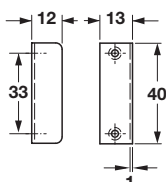

- 90° angle, screw-mounted

Material: Steel

Color/Finish	Item No.
black	239.61.319
nickel-plated	239.61.710

Strike Plate

Material: Steel

Color/Finish	Item No.
black	239.40.301
nickel-plated	239.40.703
brass-plated	239.40.507

Strike Plate

Material: Steel

Finish	Item No.
nickel-plated	239.41.013
brass-plated	239.41.513
bronzed	239.41.111

Strike Plate

Material: Steel

Finish	Item No.
nickel-plated	239.41.022

Dimensional data not binding. We reserve the right to alter specifications without notice.