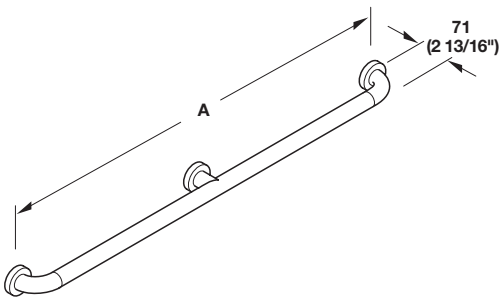

HEWI-801 Series

- Non-returnable items
- Adequate wall blocking required
- Mounting hardware for wood installation included
- Custom sizes available, inquire for pricing
- Invisible mounting with snap-on cover
- ADA compliant

Grab Bar

- Corrosion resistant steel core
 - Fastening with flanges only
- Flange: Ø70 mm (2 3/4")
Ø33 mm (1 5/16")
38 mm (1 1/2") clear space

Material: Polyamide

A	Item No.
305 (12")	988.61.0 . .
406 (16")	988.58.0 . .
457 (18")	988.61.1 . .
610 (24")	988.61.2 . .
762 (30")	988.61.3 . .
914 (36")	988.61.4 . .
1067 (42")	988.61.5 . .

8

Grab Bar with Center Support

- Corrosion resistant steel core
 - Fastening with flanges only
- Flange: Ø70 mm (2 3/4")
Ø33 mm (1 5/16")
38 mm (1 1/2") clear space

Material: Polyamide

A	Item No.
914 (36")	988.62.1 . .
1067 (42")	988.62.2 . .
1219 (48")	988.62.3 . .