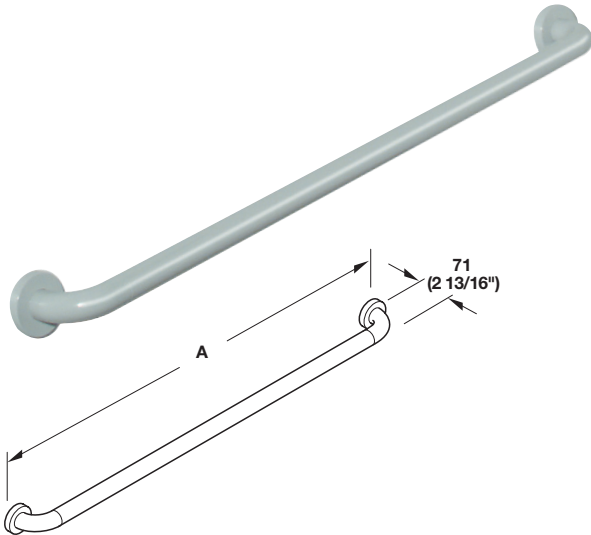

HEWI-801 Series

- Non-returnable items
- Adequate wall blocking required
- Mounting hardware for wood installation included
- Custom sizes available, inquire for pricing
- Invisible mounting with snap-on cover
- ADA compliant

Grab Bar

- Corrosion resistant steel core
 - Fastening with flanges only
- Flange: Ø70 mm (2 3/4")
Ø33 mm (1 5/16")
38 mm (1 1/2") clear space

Material: Polyamide

A	Item No.
305 (12")	988.61.0 . .
406 (16")	988.58.0 . .
457 (18")	988.61.1 . .
610 (24")	988.61.2 . .
762 (30")	988.61.3 . .
914 (36")	988.61.4 . .
1067 (42")	988.61.5 . .

8

Grab Bar with Center Support

- Corrosion resistant steel core
 - Fastening with flanges only
- Flange: Ø70 mm (2 3/4")
Ø33 mm (1 5/16")
38 mm (1 1/2") clear space

Material: Polyamide

A	Item No.
914 (36")	988.62.1 . .
1067 (42")	988.62.2 . .
1219 (48")	988.62.3 . .