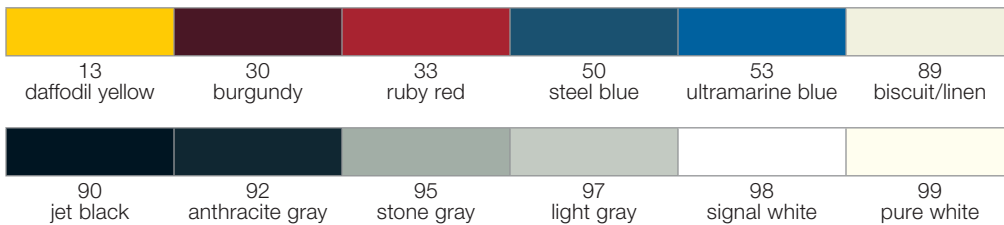

Ordering Tip

Replace the decimals (. .) at the end of the stated item number with the color number of your choice.

Dimensions in mm
Inches are approximate