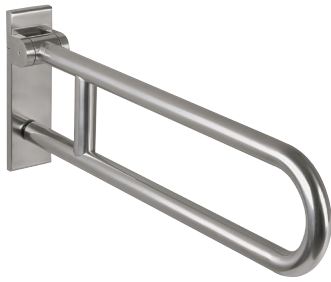

HEWI-805 Series

- Non-returnable items
- Adequate wall blocking required
- Order mounting hardware for wood installation separately
- Instructions are provided for proper installation

Swing-up Grab Bar

- With corrosion resistant steel wall protection plate
- Locks in up position by turning left or right
- Spring assisted up and down movement
- Ø33 mm (1 5/16")

Material: Stainless Steel

C	Item No.
600 (23 5/8")	988.79.001
700 (27 9/16")	988.79.002
850 (33 7/16")	988.79.003
900 (35 7/16")	988.79.004

Upgrade Kit Toilet Roll Holder

- With integrated friction/rotation control

Material: Polyamide

Color	Item No.
anthracite	988.96.492

8

Fixing Set

- For swing-up grab bar

Item No.
988.79.801

Dimensions in mm
Inches are approximate