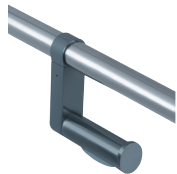

HEWI-805 Series

- Non-returnable items
- Adequate wall blocking required
- Order mounting hardware for wood installation separately
- Instructions are provided for proper installation

Swing-up Grab Bar

- With corrosion resistant steel wall protection plate
- Locks in up position by turning left or right
- Spring assisted up and down movement
- Ø33 mm (1 5/16")

Material: Stainless Steel

C	Item No.
600 (23 5/8")	988.79.001
700 (27 9/16")	988.79.002
850 (33 7/16")	988.79.003
900 (35 7/16")	988.79.004

Upgrade Kit Toilet Roll Holder

- With integrated friction/rotation control

Material: Polyamide

Color	Item No.
anthracite	988.96.492

8

Fixing Set

- For swing-up grab bar

Item No.
988.79.801

Dimensions in mm
Inches are approximate