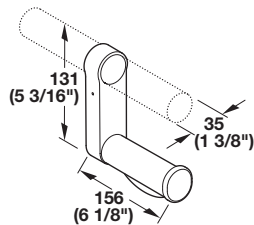

HEWI-805 Series

- Non-returnable items
- Adequate wall blocking required
- Order mounting hardware for wood installation separately
- Instructions are provided for proper installation

Swing-up Grab Bar

- With corrosion resistant steel wall protection plate
- Locks in up position by turning left or right
- Spring assisted up and down movement
- Ø33 mm (1 5/16")

Material: Stainless Steel

C	Item No.
600 (23 5/8")	988.79.001
700 (27 9/16")	988.79.002
850 (33 7/16")	988.79.003
900 (35 7/16")	988.79.004

Upgrade Kit Toilet Roll Holder

- With integrated friction/rotation control

Material: Polyamide

Color	Item No.
anthracite	988.96.492

8

Fixing Set

- For swing-up grab bar

Item No.
988.79.801

Dimensions in mm
Inches are approximate