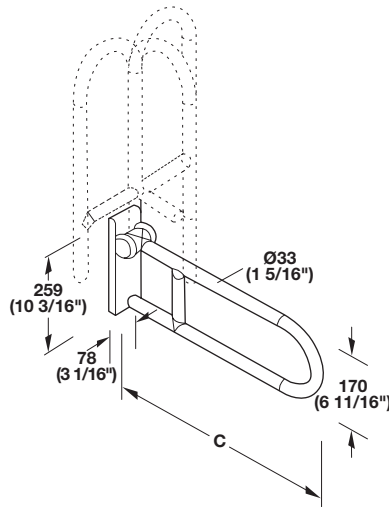

HEWI-805 Series

- Non-returnable items
- Adequate wall blocking required
- Order mounting hardware for wood installation separately
- Instructions are provided for proper installation

Swing-up Grab Bar

- With corrosion resistant steel wall protection plate
- Locks in up position by turning left or right
- Spring assisted up and down movement
- Ø33 mm (1 5/16")

Material: Stainless Steel

C	Item No.
600 (23 5/8")	988.79.001
700 (27 9/16")	988.79.002
850 (33 7/16")	988.79.003
900 (35 7/16")	988.79.004

Upgrade Kit Toilet Roll Holder

- With integrated friction/rotation control

Material: Polyamide

Color	Item No.
anthracite	988.96.492

8

Fixing Set

- For swing-up grab bar

Item No.
988.79.801

Dimensions in mm
Inches are approximate