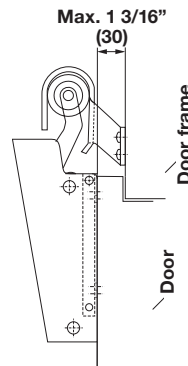

Supplied With
Fasteners

Optional Retaining Hooks

- For overlapping and recessed doors

Material: Steel

Door Type	Finish	Item No.
overlapping 10-30 (3/8"-1 3/16")	651 chromium plated, polished (US26)	938.43.061
overlapping 10-30 (3/8"-1 3/16")	652 chromuim plated, satin (US26D)	938.43.062
recessed 10-20 (3/8"-13/16")	651 chromium plated, polished (US26)	938.43.063

Supplied With
Fasteners

Dimensions in mm
Inches are approximate