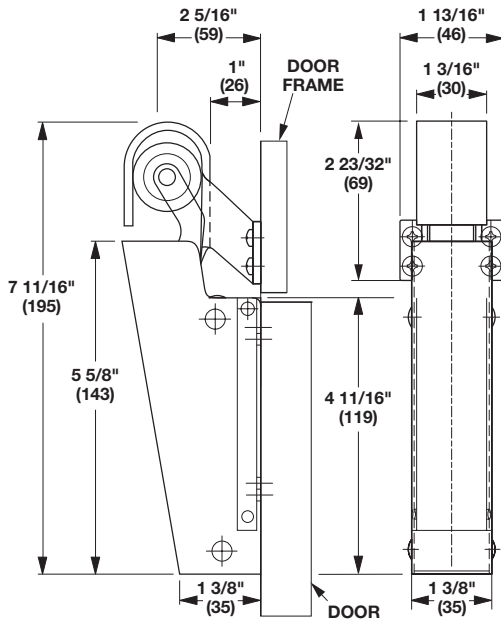

Supplied With
Fasteners

Optional Retaining Hooks

- For overlapping and recessed doors

Material: Steel

Door Type	Finish	Item No.
overlapping 10-30 (3/8"-1 3/16")	651 chromium plated, polished (US26)	938.43.061
overlapping 10-30 (3/8"-1 3/16")	652 chromuim plated, satin (US26D)	938.43.062
recessed 10-20 (3/8"-13/16")	651 chromium plated, polished (US26)	938.43.063

Supplied With
Fasteners

Dimensions in mm
Inches are approximate