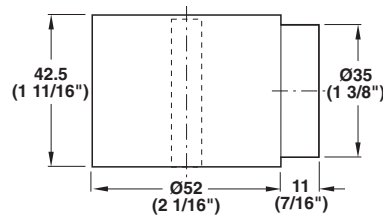

HEWI

- With spring loaded black Elastolian bumper
- Floor mounted
- Ø85 mm (3 3/8")
- Projection: 22.5 mm (7/8")

Material: Polyamide

Item No.
937.70.4 . .

Supplied With
Wood screws

Spacer for Door Stop 937.70.4..

- To increase height by: 11 mm (7/16")
- Ø85 mm (3 3/8")

Material: Polyamide

Item No.
937.70.5 . .

4

- With black Elastolian bumper
- Floor mounted
- Ø52 mm (2 1/16")
- Height: 42.5 mm (1 11/16")

Material: Polyamide

Dimensions in mm
Inches are approximate