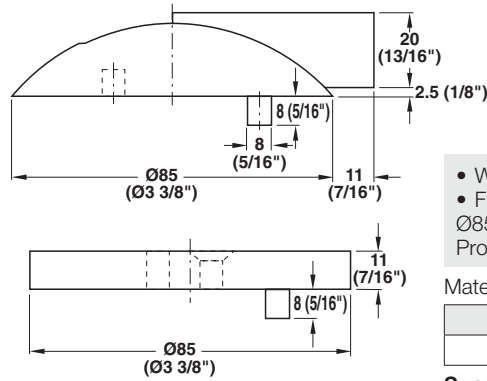

HEWI

- With spring loaded black Elastolian bumper
- Floor mounted
- Ø85 mm (3 3/8")
- Projection: 22.5 mm (7/8")

Material: Polyamide

Item No.
937.70.4 . .

Supplied With
Wood screws

Spacer for Door Stop 937.70.4..

- To increase height by: 11 mm (7/16")
- Ø85 mm (3 3/8")

Material: Polyamide

Item No.
937.70.5 . .

4

- With black Elastolian bumper
- Floor mounted
- Ø52 mm (2 1/16")
- Height: 42.5 mm (1 11/16")

Material: Polyamide

Item No.
937.70.0 . .

Supplied With
Wood screws

Dimensional data not binding. We reserve the right to alter specifications without notice.

Color specification: replace the decimals (. .) at the end of the stated item number with the color number of your choice.

Dimensions in mm
Inches are approximate