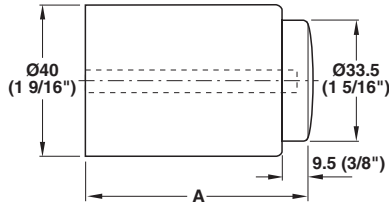

**HEWI**

4

- With spring loaded projection black Elastolian bumper
- Wall mounted
- Ø40 mm (1 9/16")

Material: Polyamide

Projection (A)	Item No.
30 (1 3/16")	937.30.1 . .
60 (2 3/8")	937.30.3 . .
90 (3 9/16")	937.30.5 . .
105 (4 1/8")	937.30.6 . .

**Supplied With**  
Wood screws

- With black Elastolian bumper
- Wall mounted
- Ø35 mm (1 3/8")
- Projection: 24 mm (15/16")

Material: Polyamide

Item No.
937.30.0 . .

**Supplied With**  
Wood screws

**Color specification:** replace the decimals (. .) at the end of the stated item number with the color number of your choice.

Dimensions in mm  
Inches are approximate