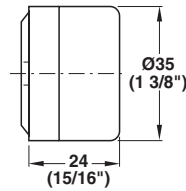

**HEWI**

4

- With spring loaded projection black Elastolian bumper
- Wall mounted
- Ø40 mm (1 9/16")

Material: Polyamide

Projection (A)	Item No.
30 (1 3/16")	937.30.1 . .
60 (2 3/8")	937.30.3 . .
90 (3 9/16")	937.30.5 . .
105 (4 1/8")	937.30.6 . .

**Supplied With**  
Wood screws

- With black Elastolian bumper
- Wall mounted
- Ø35 mm (1 3/8")
- Projection: 24 mm (15/16")

Material: Polyamide

Item No.
937.30.0 . .

**Supplied With**  
Wood screws

**Color specification:** replace the decimals (. .) at the end of the stated item number with the color number of your choice.

Dimensions in mm  
Inches are approximate