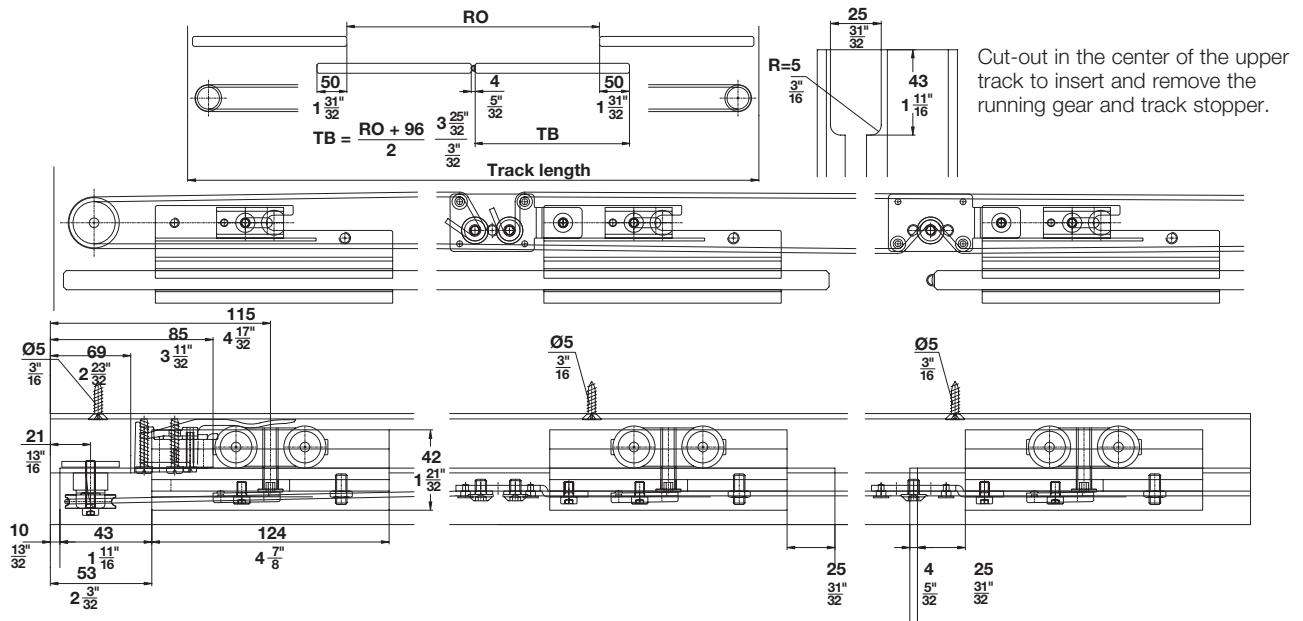

**Order specifications**

- 2 EKU Porta 100 GW or GWF sliding door fitting sets
- 1 EKU Porta 100 GW/GWF Synchro supplementary fitting set
- 1 Single upper running track
- 1 Clip-on fascia

**Set**

	Item No.
	941.00.004

**Set Components**

	Description	Length	Qty.
	Mounting plate for Kevlar rope	-	1 pc.
	Mounting plate for Kevlar rope	-	1 pc.
	Kevlar rope	10 m (32' 9 11/16")	1 roll
	Deflection roller	-	2 pcs.
	Edge protection profile	2.7 m (8' 10 5/16")	1 pc.
	Mounting screws	-	2 pcs.

**Note**

Items are not available separately

Dimensional data not binding. We reserve the right to alter specifications without notice.

Upper running track	Page 1.219
Clip-on Fascia	Page 1.219

Dimensions in mm  
Inches are approximate