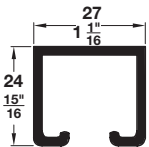

Set

- For a single sliding door without upper track

	Item No.
	940.55.000

Set Components

Description	Material	Color/Finish	Qty.
 <p>Running gear, with four nylon wheels and integral ball bearings</p>	Aluminum Mounting plate: Zinc alloy	-	2 pcs.
 <p>Track stopper, for mounting in top track</p>	Plastic	white	2 pcs.
 <p>Bottom guide, for screw-mounting to floor</p>	Steel	galvanized	1 pc.

Supplied With
Mounting materials

Individual Components

Description	Material	Finish	Length	Item No.
 <p>Single top track</p>	Aluminum	anodized	2.5 m (8' 2 7/16")	940.55.925

Dimensional data not binding. We reserve the right to alter specifications without notice.

Dimensions in mm
Inches are approximate