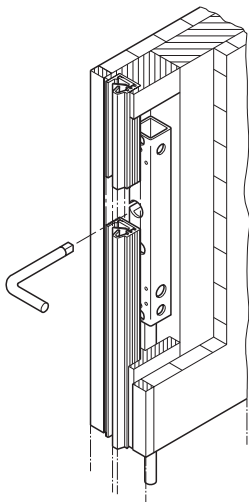

HAWA Doorfix

- Backset: 18 mm (45/64")
- Square or hexagonal nut: 7 mm or 8 mm (9/32" or 5/16")
- Total throw of the push bar: 46 mm (1 13/16")
- 2 - turn: 1. Step: 28 mm (1 7/64")
2. Step: 18 mm (45/64")
- Operating height: 830 mm or 960 mm (32 11/16" or 38 9/16")
- To lock, guide and secure partition walls
- Operation with square or hexagonal key from the front edge or the door section
- Push bar can be shortened

Operation from the front edge

Operation from front of door

Bar Bolt Lock

Material: Steel

| | |
|------------|------------|
| Finish | Item No. |
| galvanized | 946.21.100 |

Lower Guide Channel

- Drilled
20 x 28 x 3 mm (25/32" x 1 7/64" x 1/8")

Material: Brass

| |
|------------|
| Item No. |
| 942.50.600 |

Dimensional data not binding. We reserve the right to alter specifications without notice.