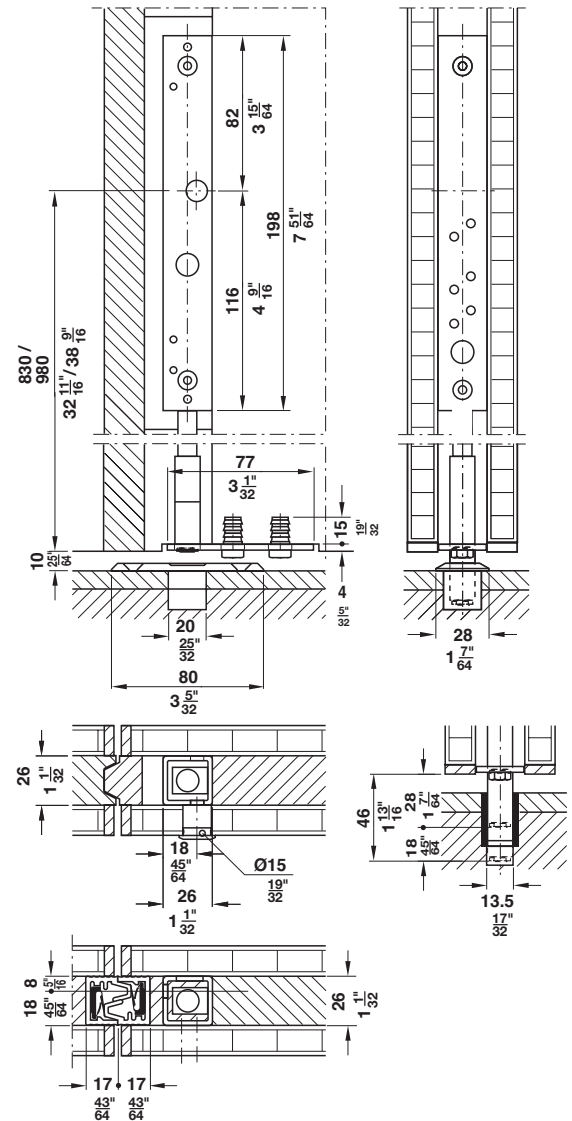

HAWA Doorfix

- Backset: 18 mm (45/64")
- Square or hexagonal nut: 7 mm or 8 mm (9/32" or 5/16")
- Total throw of the push bar: 46 mm (1 13/16")
- 2 - turn: 1. Step: 28 mm (1 7/64")
2. Step: 18 mm (45/64")
- Operating height: 830 mm or 960 mm (32 11/16" or 38 9/16")
- To lock, guide and secure partition walls
- Operation with square or hexagonal key from the front edge or the door section
- Push bar can be shortened

Operation from the front edge

Operation from front of door

Bar Bolt Lock

Material: Steel

| | |
|------------|------------|
| Finish | Item No. |
| galvanized | 946.21.100 |

Lower Guide Channel

- Drilled
20 x 28 x 3 mm (25/32" x 1 7/64" x 1/8")

Material: Brass

| |
|------------|
| Item No. |
| 942.50.600 |

Dimensional data not binding. We reserve the right to alter specifications without notice.