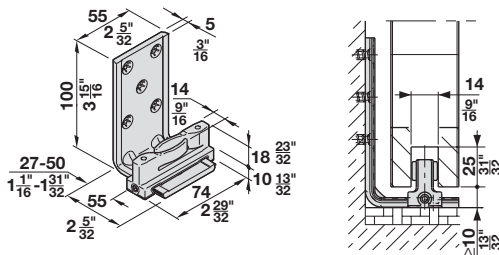

#### Confort 120

- Single element
- Laterally adjustable
- Wall-mounted
- Rattle-free
- Maximum door weight: 120 kg (264 lbs.)
- Groove size: 10 mm (3/8")

Material: Bracket: Aluminum, anodized  
Guide: Plastic; Color: black

#### Confort 120

- Double element
- Laterally adjustable
- Wall-mounted
- Rattle-free
- With holding element for fixed cover panel
- Maximum door weight: 120 kg (264 lbs.)
- Groove size: 10 mm (3/8")

Material: Bracket: Aluminum, anodized  
Guide: Plastic; Color: black

#### Confort 160

- Single element
- Laterally adjustable
- Wall-mounted
- Rattle-free
- Maximum door weight: 160 kg (352 lbs.)
- Groove size: 14 mm (9/16")

Material: Bracket: Aluminum, anodized  
Guide: Plastic; Color: black

#### Confort 160

- Double element
- Laterally adjustable
- Wall-mounted
- Rattle-free
- With holding element for fixed cover panel
- Maximum door weight: 160 kg (352 lbs.)
- Groove size: 14 mm (9/16")

Material: Bracket: Aluminum, anodized  
Guide: Plastic; Color: black