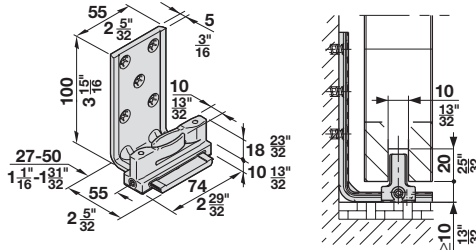

#### Confort 120

- Single element
- Laterally adjustable
- Wall-mounted
- Rattle-free
- Maximum door weight: 120 kg (264 lbs.)
- Groove size: 10 mm (3/8")

Material: Bracket: Aluminum, anodized  
Guide: Plastic; Color: black

#### Confort 120

- Double element
- Laterally adjustable
- Wall-mounted
- Rattle-free
- With holding element for fixed cover panel
- Maximum door weight: 120 kg (264 lbs.)
- Groove size: 10 mm (3/8")

Material: Bracket: Aluminum, anodized  
Guide: Plastic; Color: black

#### Confort 160

- Single element
- Laterally adjustable
- Wall-mounted
- Rattle-free
- Maximum door weight: 160 kg (352 lbs.)
- Groove size: 14 mm (9/16")

Material: Bracket: Aluminum, anodized  
Guide: Plastic; Color: black

#### Confort 160

- Double element
- Laterally adjustable
- Wall-mounted
- Rattle-free
- With holding element for fixed cover panel
- Maximum door weight: 160 kg (352 lbs.)
- Groove size: 14 mm (9/16")

Material: Bracket: Aluminum, anodized  
Guide: Plastic; Color: black