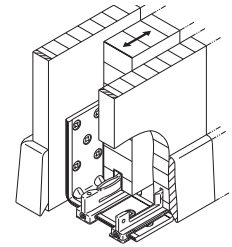

#### Confort 120

- Single element
- Laterally adjustable
- Wall-mounted
- Rattle-free
- Maximum door weight: 120 kg (264 lbs.)
- Groove size: 10 mm (3/8")

Material: Bracket: Aluminum, anodized  
Guide: Plastic; Color: black

#### Confort 120

- Double element
- Laterally adjustable
- Wall-mounted
- Rattle-free
- With holding element for fixed cover panel
- Maximum door weight: 120 kg (264 lbs.)
- Groove size: 10 mm (3/8")

Material: Bracket: Aluminum, anodized  
Guide: Plastic; Color: black

#### Confort 160

- Single element
- Laterally adjustable
- Wall-mounted
- Rattle-free
- Maximum door weight: 160 kg (352 lbs.)
- Groove size: 14 mm (9/16")

Material: Bracket: Aluminum, anodized  
Guide: Plastic; Color: black