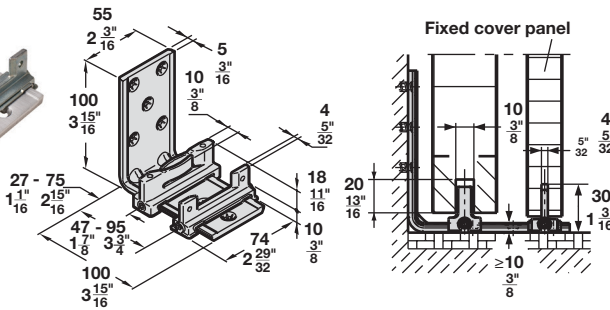

#### Confort 120

- Single element
- Laterally adjustable
- Wall-mounted
- Rattle-free
- Maximum door weight: 120 kg (264 lbs.)
- Groove size: 10 mm (3/8")

Material: Bracket: Aluminum, anodized  
Guide: Plastic; Color: black

#### Confort 120

- Double element
- Laterally adjustable
- Wall-mounted
- Rattle-free
- With holding element for fixed cover panel
- Maximum door weight: 120 kg (264 lbs.)
- Groove size: 10 mm (3/8")

Material: Bracket: Aluminum, anodized  
Guide: Plastic; Color: black

#### Confort 160

- Single element
- Laterally adjustable
- Wall-mounted
- Rattle-free
- Maximum door weight: 160 kg (352 lbs.)
- Groove size: 14 mm (9/16")

Material: Bracket: Aluminum, anodized  
Guide: Plastic; Color: black

#### Confort 160

- Double element
- Laterally adjustable
- Wall-mounted
- Rattle-free
- With holding element for fixed cover panel
- Maximum door weight: 160 kg (352 lbs.)
- Groove size: 14 mm (9/16")

Material: Bracket: Aluminum, anodized  
Guide: Plastic; Color: black