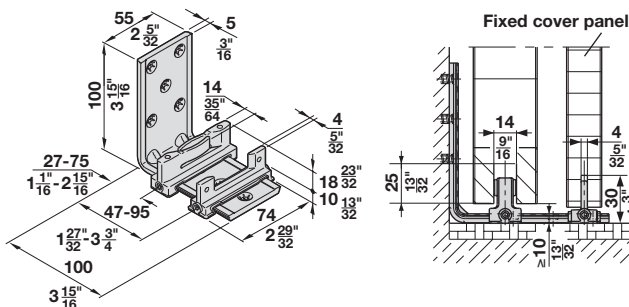

#### Confort 120

- Double element
- Laterally adjustable
- Wall-mounted
- Rattle-free
- With holding element for fixed cover panel
- Maximum door weight: 120 kg (264 lbs.)
- Groove size: 10 mm (3/8")

Material: Bracket: Aluminum, anodized  
Guide: Plastic; Color: black

#### Confort 160

- Single element
- Laterally adjustable
- Wall-mounted
- Rattle-free
- Maximum door weight: 160 kg (352 lbs.)
- Groove size: 14 mm (9/16")

Material: Bracket: Aluminum, anodized  
Guide: Plastic; Color: black

#### Confort 160

- Double element
- Laterally adjustable
- Wall-mounted
- Rattle-free
- With holding element for fixed cover panel
- Maximum door weight: 160 kg (352 lbs.)
- Groove size: 14 mm (9/16")

Material: Bracket: Aluminum, anodized  
Guide: Plastic; Color: black