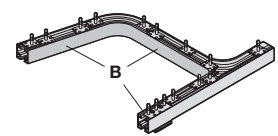

**Parking Bay  
Individual Components**

	Item No.
 Single 90° curved track, inner Side length: 70 (2 3/4") Aluminum, clear anodized	943.30.670
 Single 75° curved track, inner Side length: 580 (22 13/16") Aluminum, clear anodized	943.30.750
 Single 75° curved track, outer Side length: 580 (22 13/16") Aluminum, clear anodized	943.30.850
 End stop for running track 1 set (3 pcs.)	943.30.044
 Connecting pins for running tracks and profiles 1 set (6 pcs.)	943.30.092
 Center stop with adjustable retainer	943.30.042
 Mounting plate 2 x single running track	943.30.024
 Mounting plate for single running track	943.30.027
 Hex Key Size: 4 (5/32") Length: 230 (9 1/16")	943.30.093
 Stopper for guide track 16 x 16 (5/8" x 5/8")	943.30.043
 End piece for running track Length: 150 (5 29/32")	943.30.115
 Connecting pins for guide track 1 set (6 pcs.)	943.30.094
 Curved 75° guide track side Length: 500 (19 11/16")	943.31.750
 Mounting plate for 2 x single running track	943.30.024
 Mounting plate for 2 x single running track 1 set (8 pcs.)	943.30.025
 Mounting plate for 2 x single running track 1 set (8 pcs.)	943.30.026

	Length	Item No.
	2.5 m (8' 2 7/16")	943.30.925
	3.5 m (11' 5 13/16")	943.30.935
	6 m (19' 8 1/4")	943.30.960
	6 m (19' 1/4")	943.31.960
	3.5 m (11' 5 13/16")	943.31.835
	6 m (19' 8 1/4")	943.31.860

**Accessories**

- For covering open-plan and visible parking areas

**Internal Track Cover for Parking Area**

**A** = Internal track cover for parallel parking

**B** = Internal track cover for 90° parking area

**Sets**

	Item No.
Internal concealed track for parallel parking area	943.31.004
1 Single 75° curved track, inner 1 Single running track for parallel parking area 1 Single running track for parallel and 90° parking areas 8 Mounting plates for single running track	
Internal concealed track for 90° parking area	943.31.005
1 Single 75° curved track, inner 1 Single running track for parallel and 90° parking areas 7 Mounting plates for single running track	