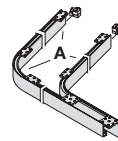

**Parking Bay  
Individual Components**

	Item No.
 Single 90° curved track, inner Side length: 70 (2 3/4") Aluminum, clear anodized	943.30.670
 Single 75° curved track, inner Side length: 580 (22 13/16") Aluminum, clear anodized	943.30.750
 Single 75° curved track, outer Side length: 580 (22 13/16") Aluminum, clear anodized	943.30.850
 End stop for running track 1 set (3 pcs.)	943.30.044
 Connecting pins for running tracks and profiles 1 set (6 pcs.)	943.30.092
 Center stop with adjustable retainer	943.30.042
 Mounting plate 2 x single running track	943.30.024
 Mounting plate for single running track	943.30.027
 Hex Key Size: 4 (5/32") Length: 230 (9 1/16")	943.30.093
 Stopper for guide track 16 x 16 (5/8" x 5/8")	943.30.043
 End piece for running track Length: 150 (5 29/32")	943.30.115
 Connecting pins for guide track 1 set (6 pcs.)	943.30.094
 Curved 75° guide track side Length: 500 (19 11/16")	943.31.750
 Mounting plate for 2 x single running track	943.30.024
 Mounting plate for 2 x single running track 1 set (8 pcs.)	943.30.025
 Mounting plate for 2 x single running track 1 set (8 pcs.)	943.30.026

	Length	Item No.
	2.5 m (8' 2 7/16")	943.30.925
	3.5 m (11' 5 13/16")	943.30.935
	6 m (19' 8 1/4")	943.30.960
	6 m (19' 1/4")	943.31.960
	3.5 m (11' 5 13/16")	943.31.835
	6 m (19' 8 1/4")	943.31.860

**Accessories**

- For covering open-plan and visible parking areas

**Internal Track Cover for Parking Area**

**A** = Internal track cover for parallel parking

**B** = Internal track cover for 90° parking area

**Sets**

	Item No.
Internal concealed track for parallel parking area	943.31.004
1 Single 75° curved track, inner 1 Single running track for parallel parking area 1 Single running track for parallel and 90° parking areas 8 Mounting plates for single running track	
Internal concealed track for 90° parking area	943.31.005
1 Single 75° curved track, inner 1 Single running track for parallel and 90° parking areas 7 Mounting plates for single running track	